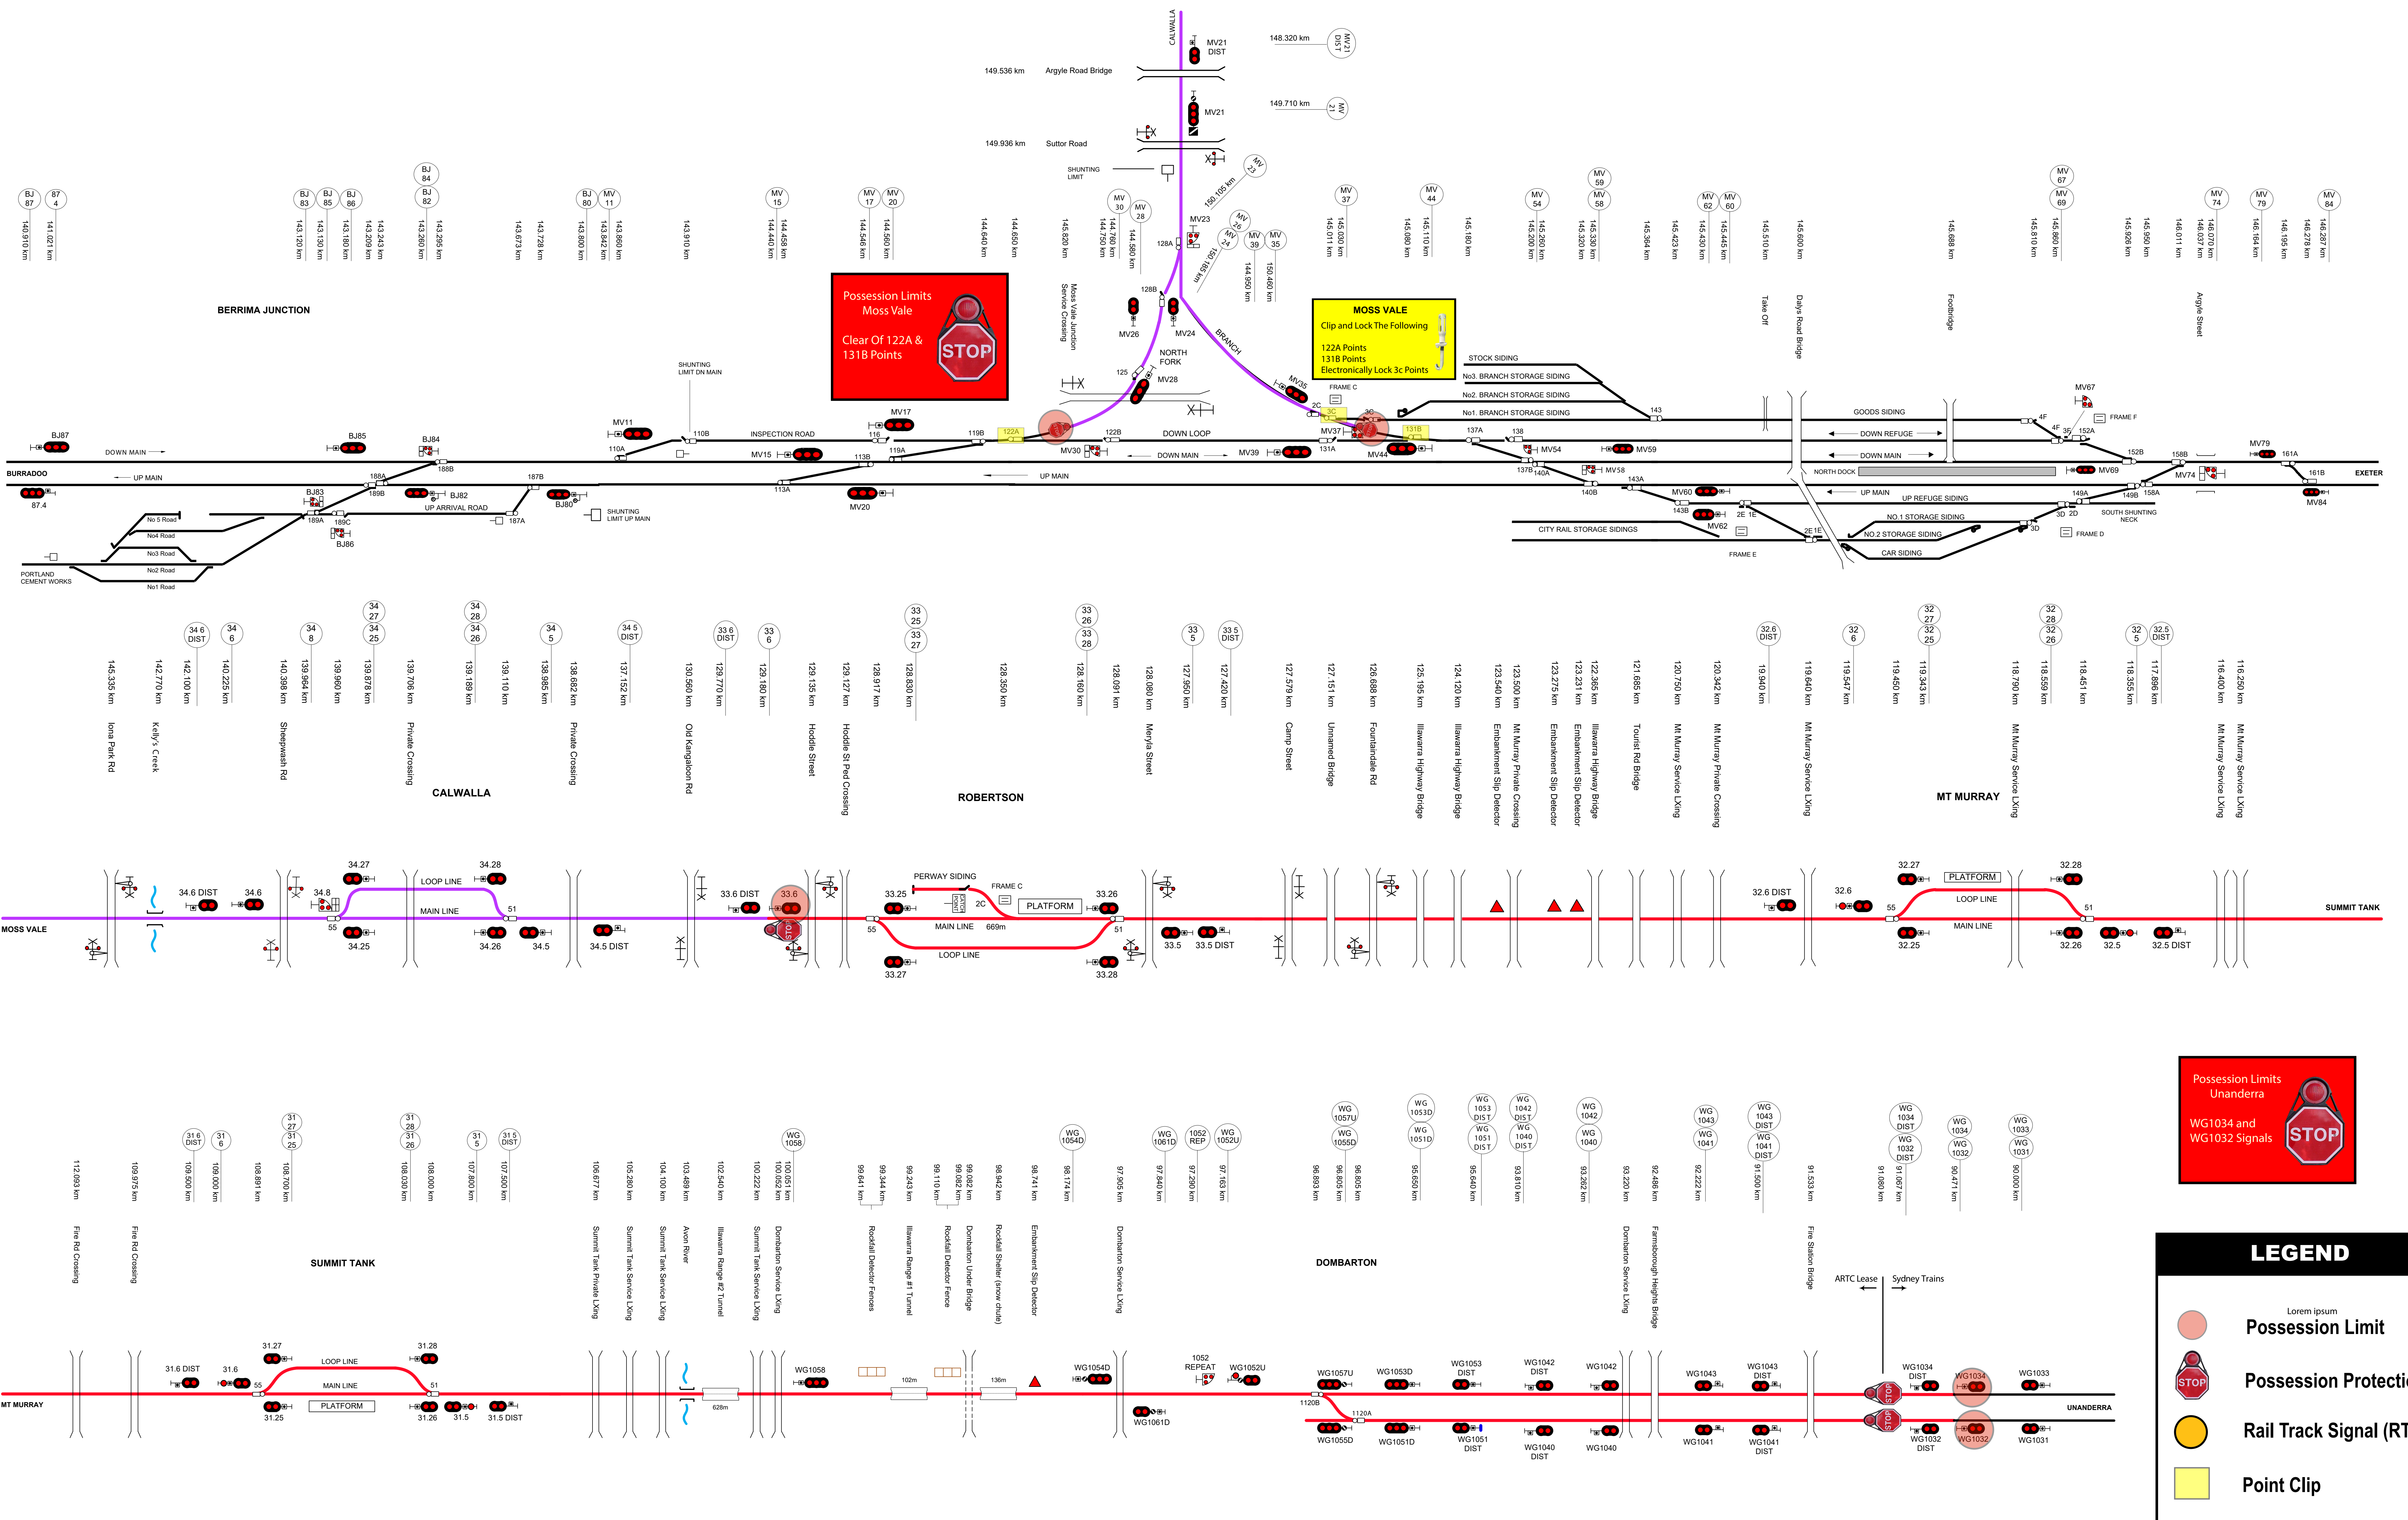

TAA 0269-2022 Moss Vale to Robertson

TAA 0379-2022 Robertson to Unanderra

Possession Limits Moss Vale

Clear Of 122A & 131B Points

MOSS VALE

Clip and Lock The Following

- 122A Points
- 131B Points
- Electronically Lock 3c Points

Possession Limits Unanderra

WG1034 and WG1032 Signals

LEGEND

- Lorem ipsum
- Possession Limit
- Possession Protection
- Rail Track Signal (RTS)
- Point Clip