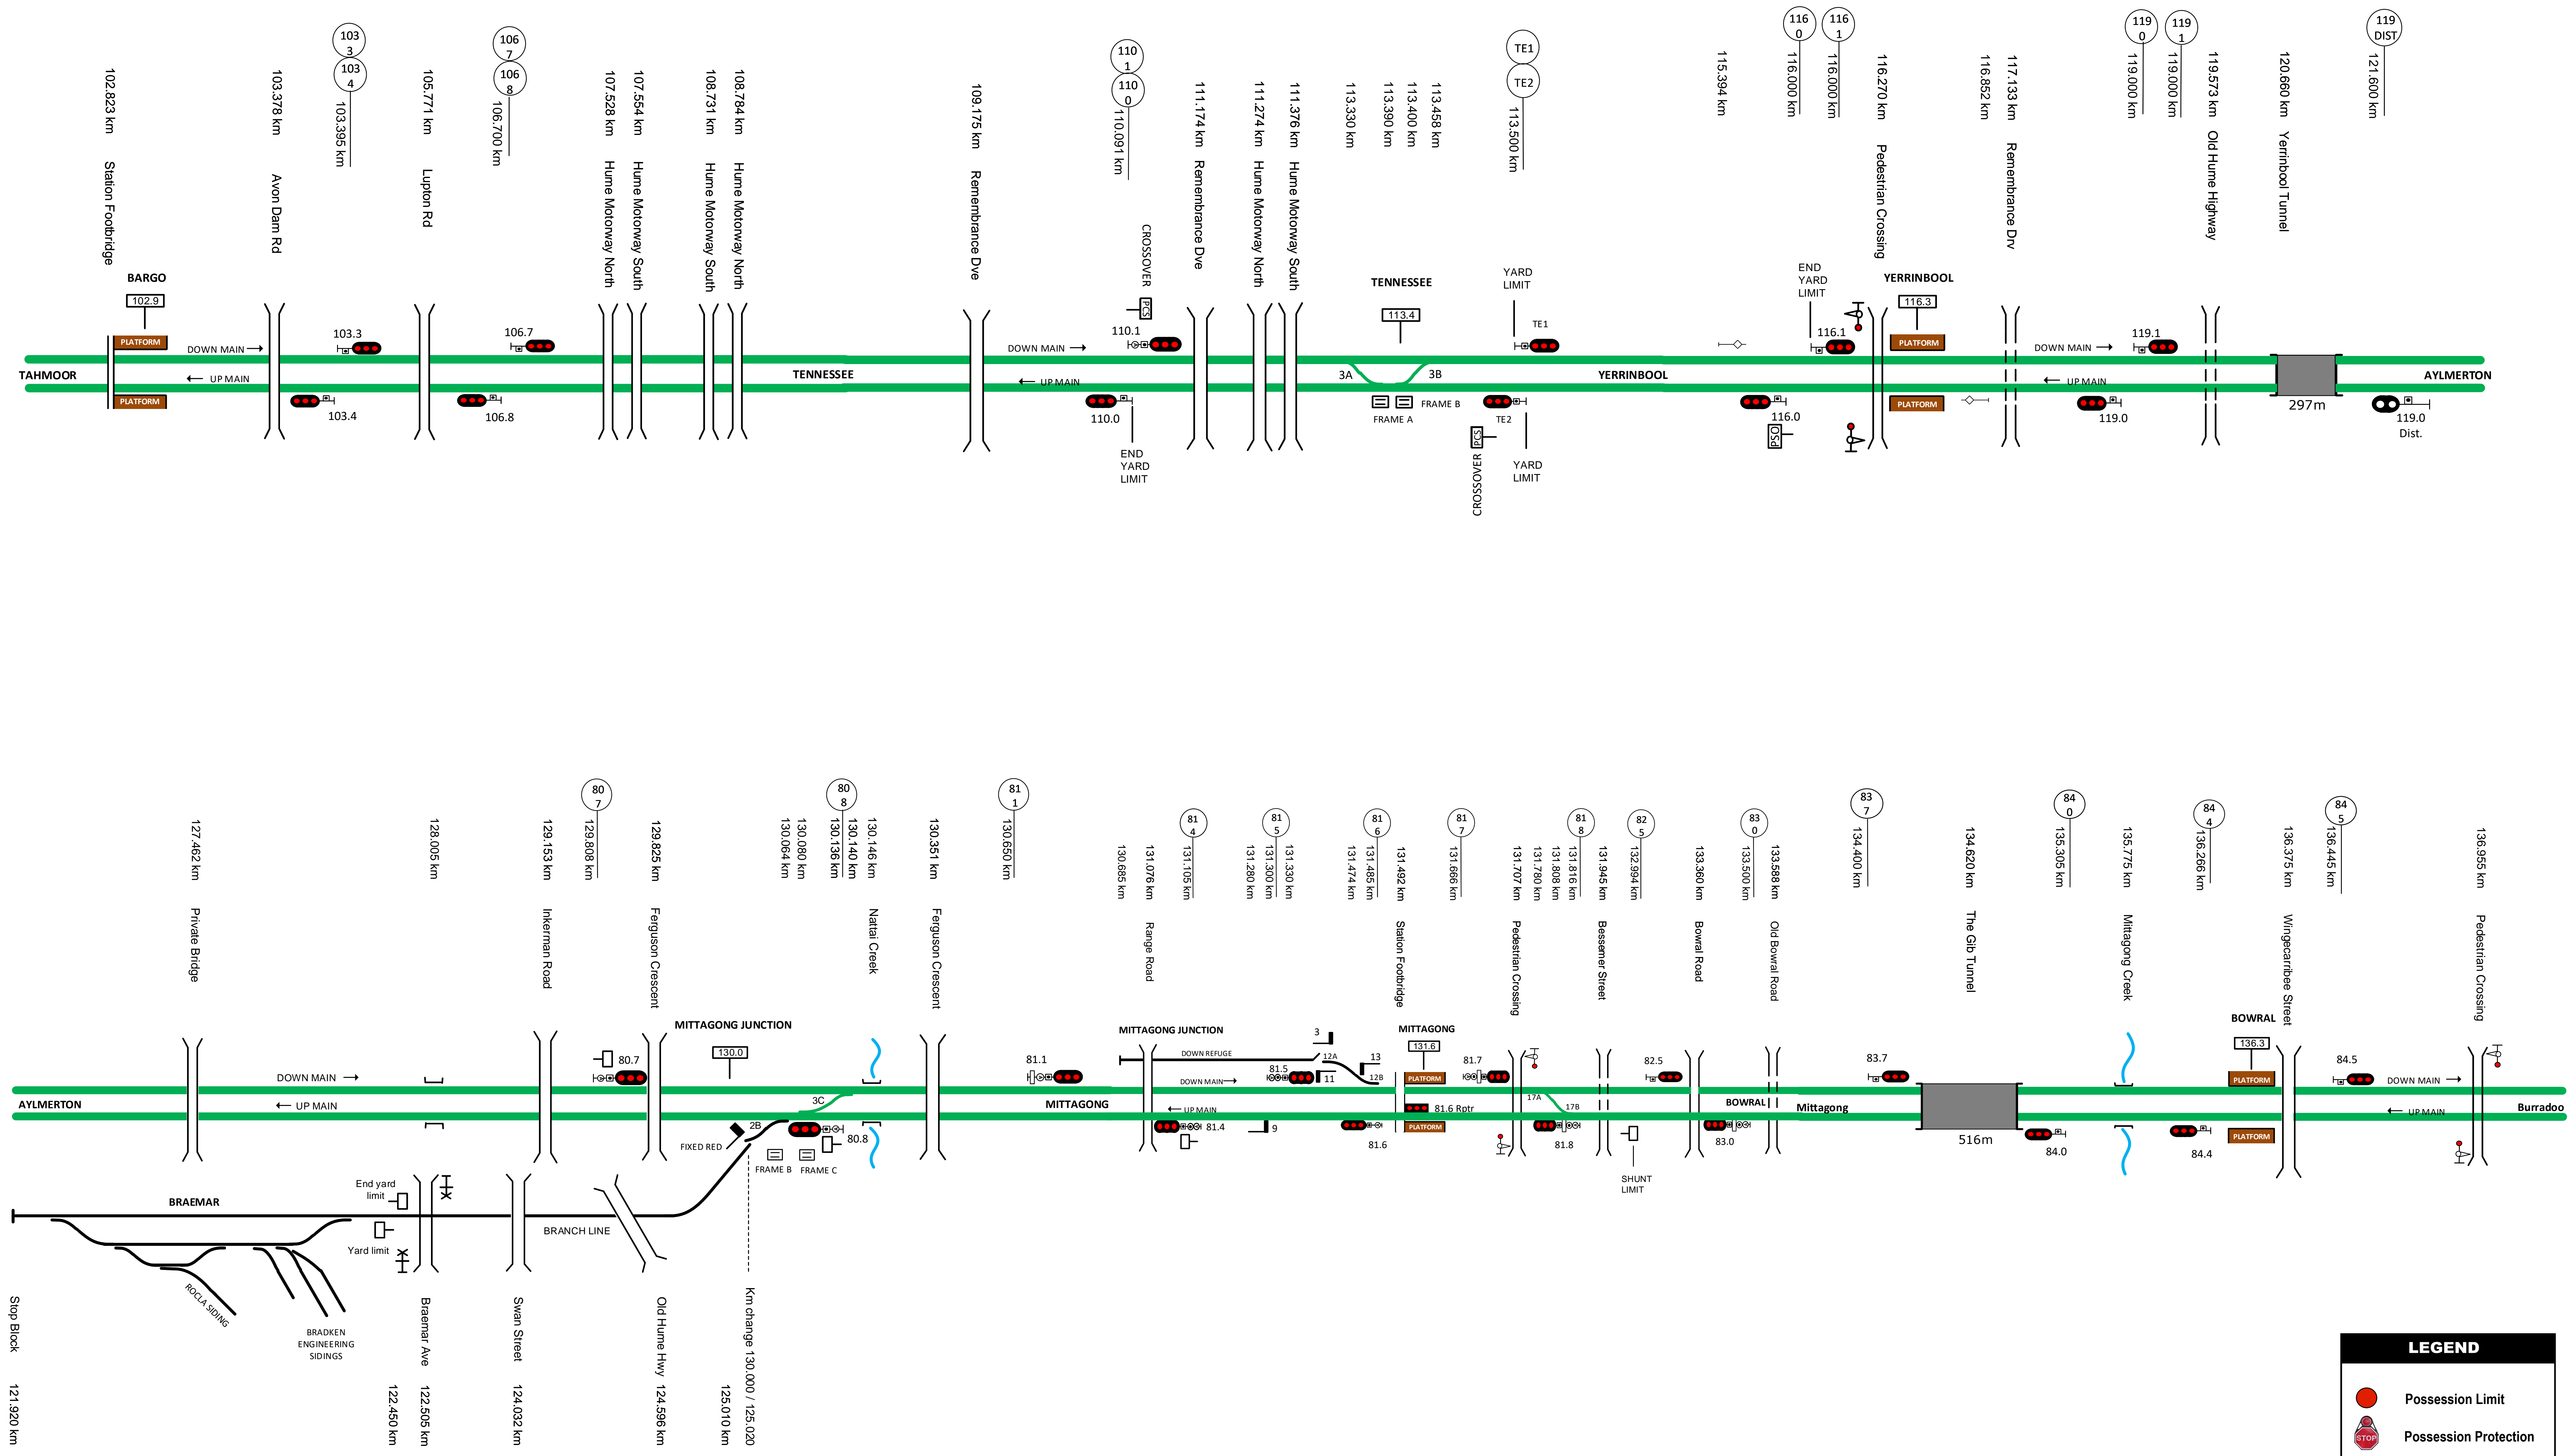

### LEGEND

-  Possession Limit
-  Possession Protection
-  Rail Track Signal (RTS)
-  Point Clip

## Possession 1

TAA 0689-2024 Stages 1 to 5  
0600hrs Sat 29th June to 1600hrs Sat 29th June 2024

## Possession 2

TAA 0689-2024 Stages 6 to 10  
0630hrs Sat 29th June to 1630hrs Sat 29th June 2024

LEGEND	
	Possession Limit
	Possession Protection
	Rail Track Signal (RTS)
	Point Clip

## Possession 2

TAA 0689-2024 Stages 1 to 5  
0600hrs Sat 29th June to 1600hrs Sat 29th June 2024

TAA 0689-2024 Stages 6 to 10  
0630hrs Sat 29th June to 1630hrs Sat 29th June 2024

**LEGEND**

- Red circle: Possession Limit
- Red circle with 'STOP' sign: Possession Protection
- Yellow circle: Rail Track Signal (RTS)
- Yellow square: Point Clip