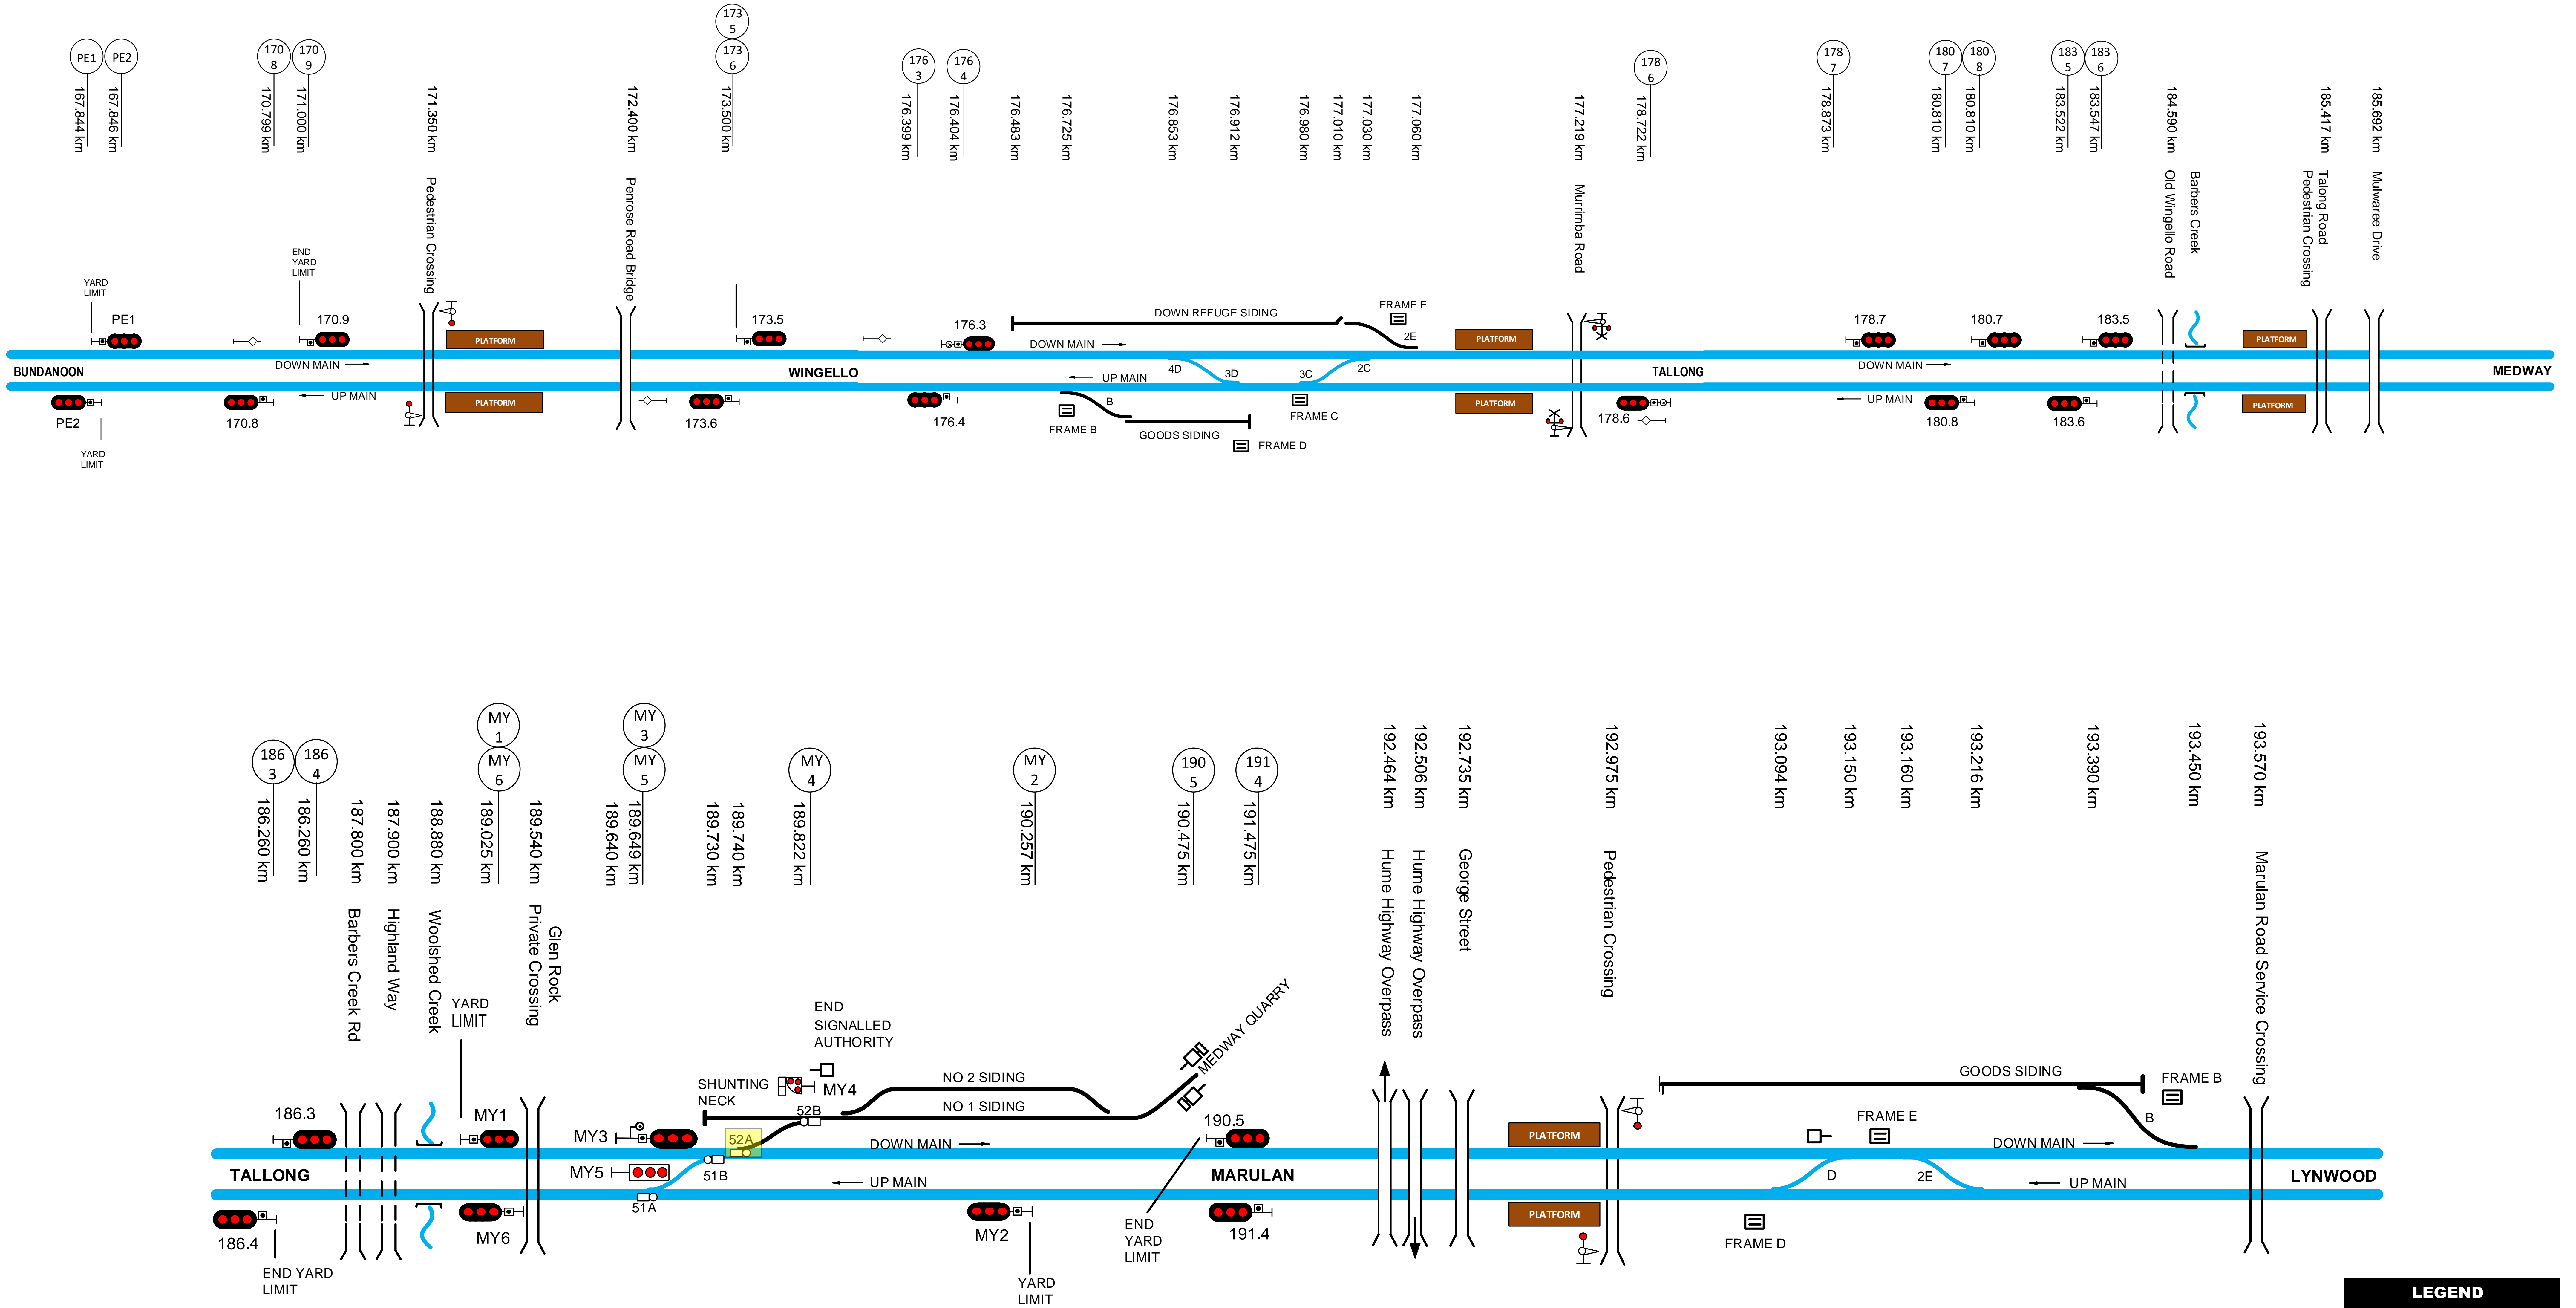

## Possession 2

TAA 0689-2024 Stages 1 to 5  
0600hrs Sat 29th June to 1600hrs Sat 29th June 2024

TAA 0689-2024 Stages 6 to 10  
0630hrs Sat 29th June to 1630hrs Sat 29th June 2024

**LEGEND**

- Red circle: Possession Limit
- Red circle with 'STOP' sign: Possession Protection
- Yellow circle: Rail Track Signal (RTS)
- Yellow square: Point Clip

### LEGEND

- Possession Limit
- Possession Protection
- Rail Track Signal (RTS)
- Point Clip

F FRAME TO BE CLIPPED and LOCKED IN THE NORMAL POSITION (SET FOR DOWN REFUGE RUNNING)

E FRAME and D FRAME TO BE CLIPPED AND LOCKED IN THE NORMAL POSITION (SET FOR UP REFUGE RUNNING)

## Possession 2

TAA 0689-2024 Stages 1 to 5  
0600hrs Sat 29th June to 1600hrs Sat 29th June 2024

TAA 0689-2024 Stages 6 to 10  
0630hrs Sat 29th June to 1630hrs Sat 29th June 2024

LEGEND	
	Possession Limit
	Possession Protection
	Rail Track Signal (RTS)
	Point Clip

### Possession 2

TAA 0689-2024 Stages 6 to 10  
0630hrs Sat 29th June to 1630hrs Sat 29th June 2024

**LEGEND**

- Possession Limit
- Possession Protection
- Rail Track Signal (RTS)
- Point Clip