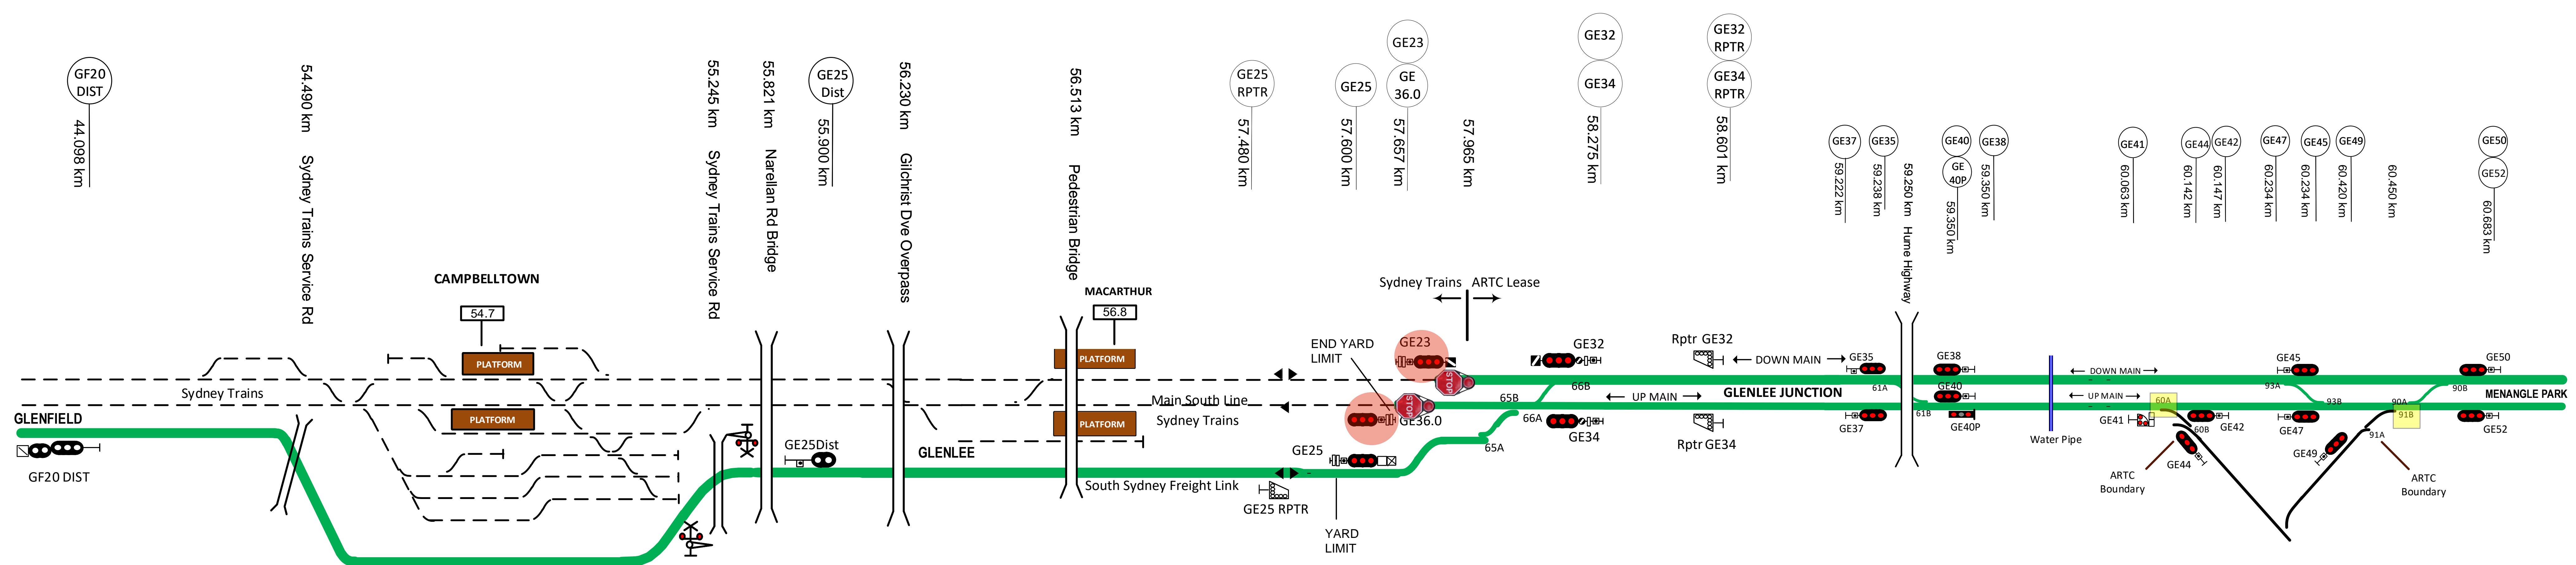

## Possession 1

TAA 0689-2024 Stages 1 to 5  
0600hrs Sat 29th June to 1600hrs Sat 29th June 2024

## Possession 2

TAA 0689-2024 Stages 6 to 10  
0630hrs Sat 29th June to 1630hrs Sat 29th June 2024

### LEGEND

-  Possession Limit
-  Possession Protection
-  Rail Track Signal (RTS)
-  Point Clip

## Possession 2

TAA 0689-2024 Stages 1 to 5  
0600hrs Sat 29th June to 1600hrs Sat 29th June 2024

TAA 0689-2024 Stages 6 to 10  
0630hrs Sat 29th June to 1630hrs Sat 29th June 2024

**LEGEND**

- Red circle: Possession Limit
- Red circle with 'STOP' sign: Possession Protection
- Yellow circle: Rail Track Signal (RTS)
- Yellow square: Point Clip