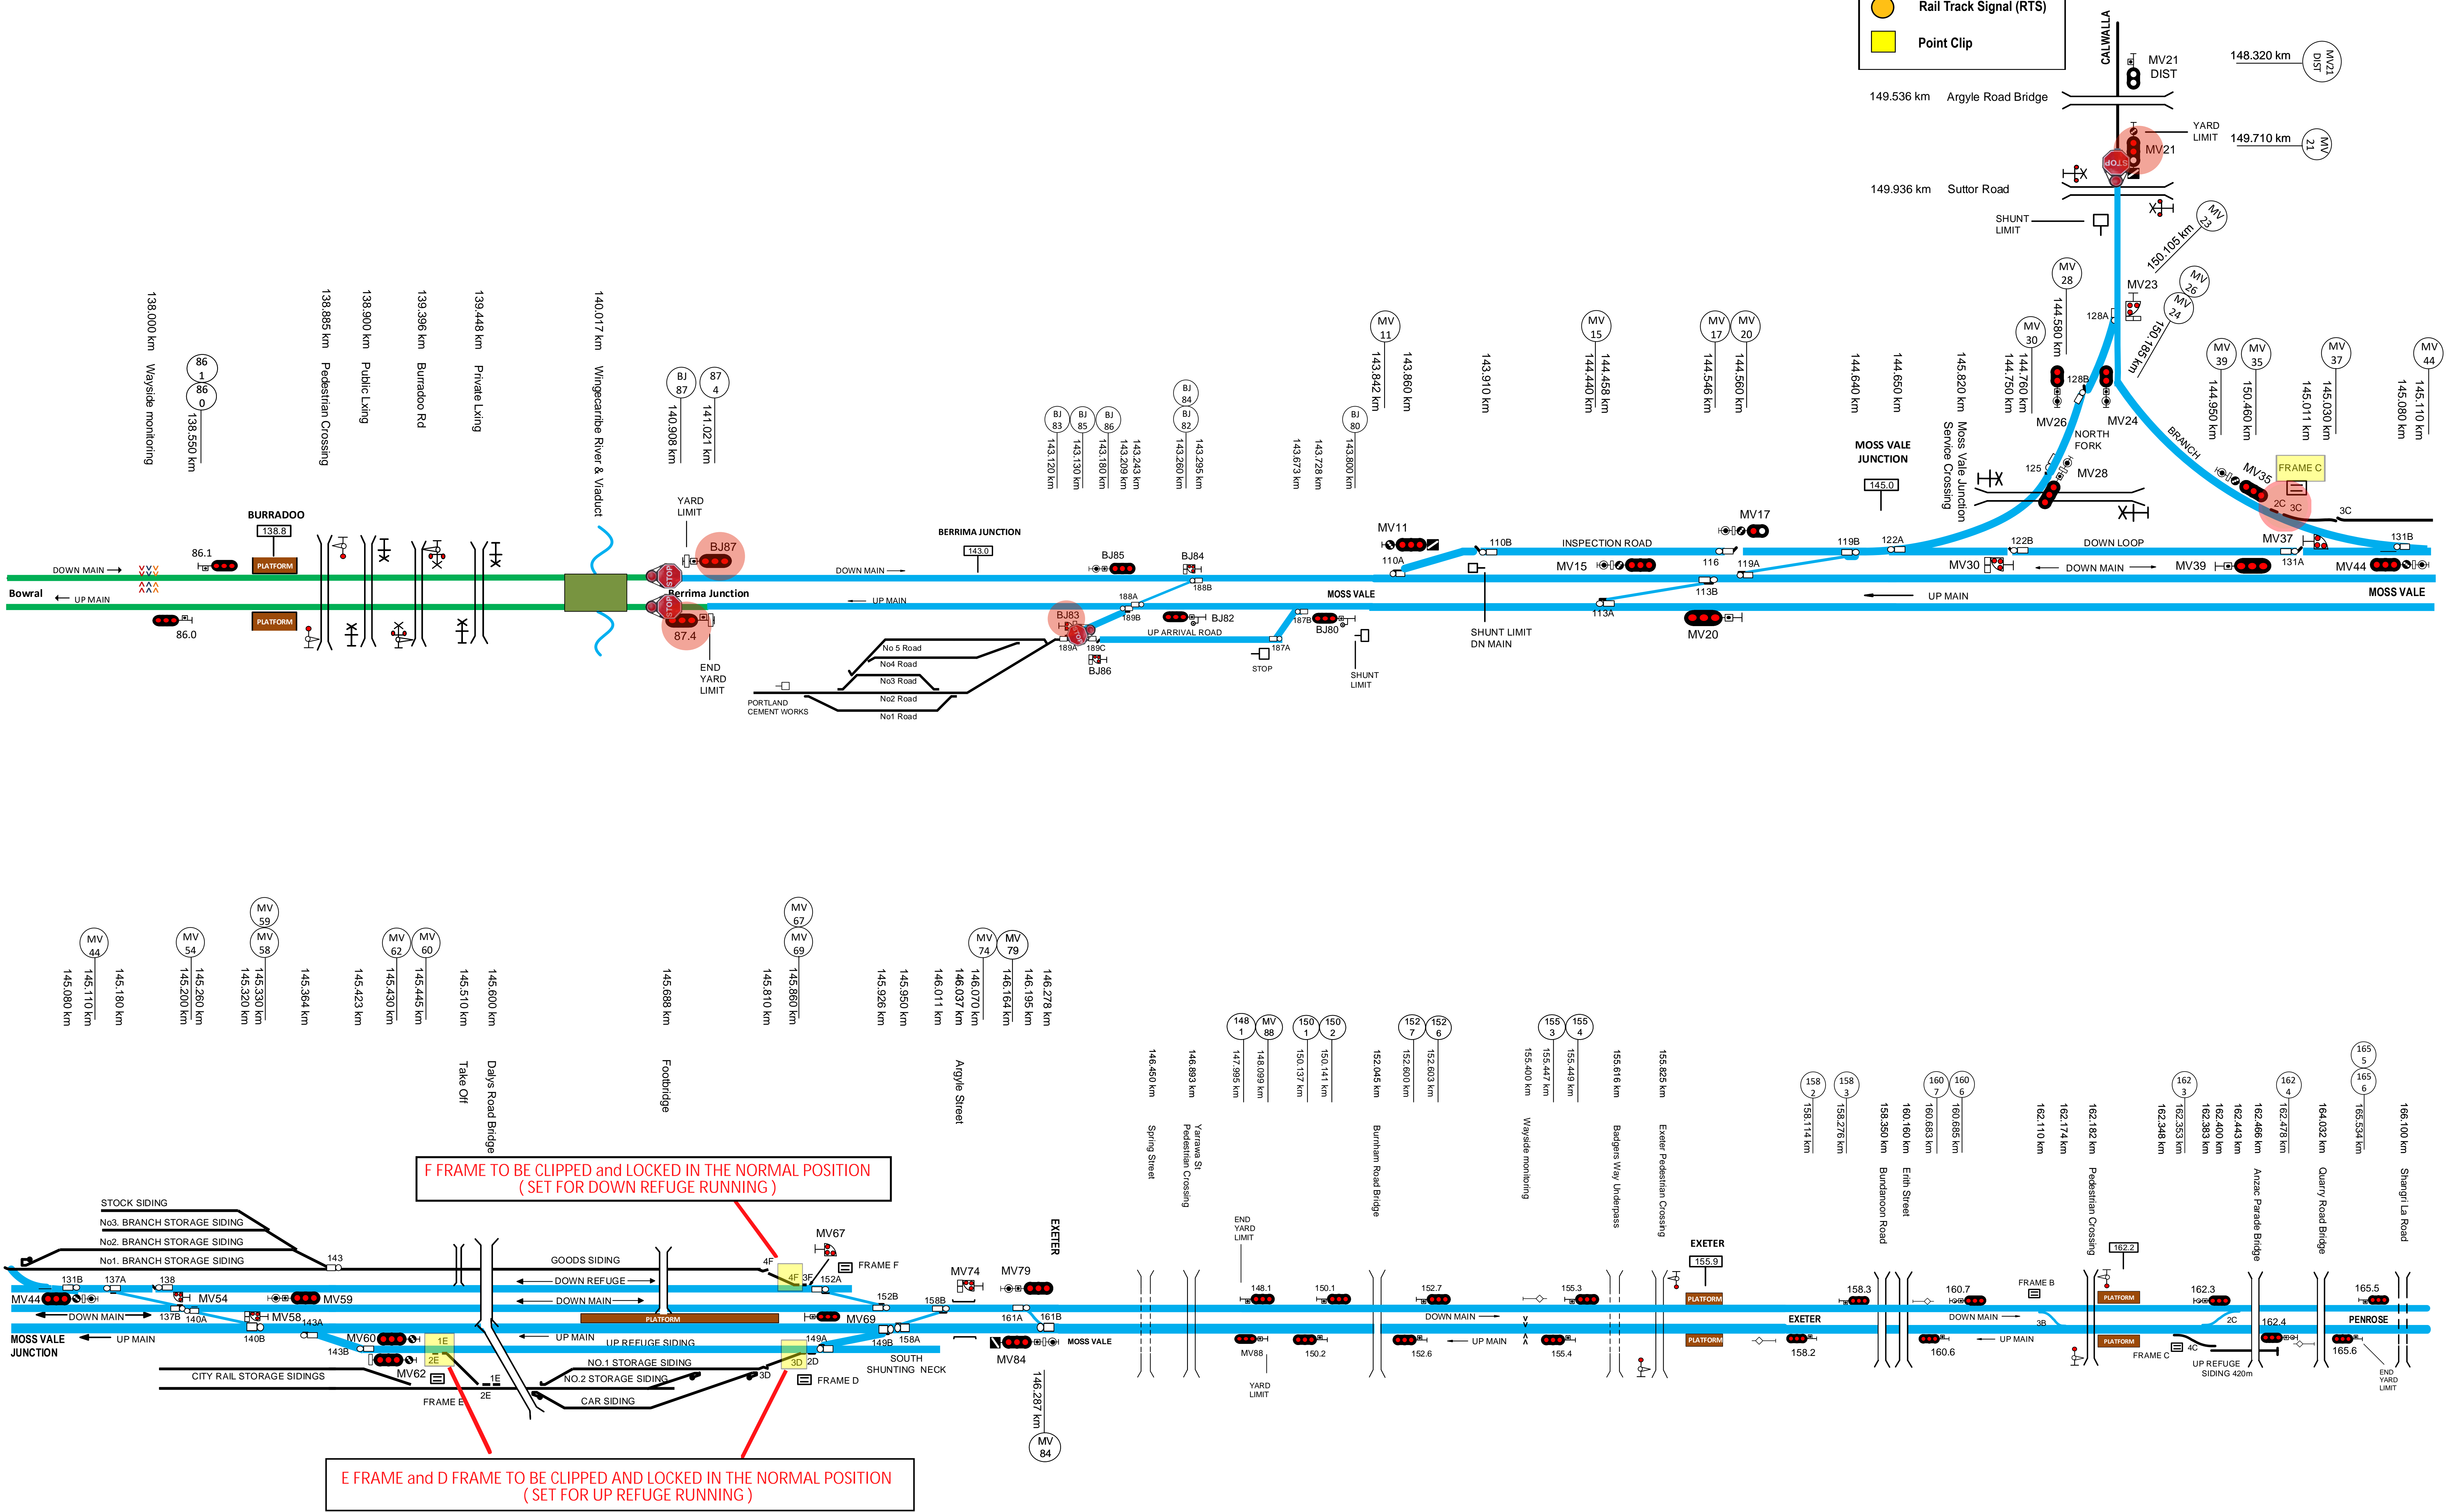

Possession 1

TAA 0689-2024 Stages 1 to 5
0600hrs Sat 29th June to 1600hrs Sat 29th June 2024

Possession 2

TAA 0689-2024 Stages 6 to 10
0630hrs Sat 29th June to 1630hrs Sat 29th June 2024

LEGEND

- Possession Limit
- Possession Protection
- Rail Track Signal (RTS)
- Point Clip

F FRAME TO BE CLIPPED and LOCKED IN THE NORMAL POSITION (SET FOR DOWN REFUGE RUNNING)

E FRAME and D FRAME TO BE CLIPPED AND LOCKED IN THE NORMAL POSITION (SET FOR UP REFUGE RUNNING)