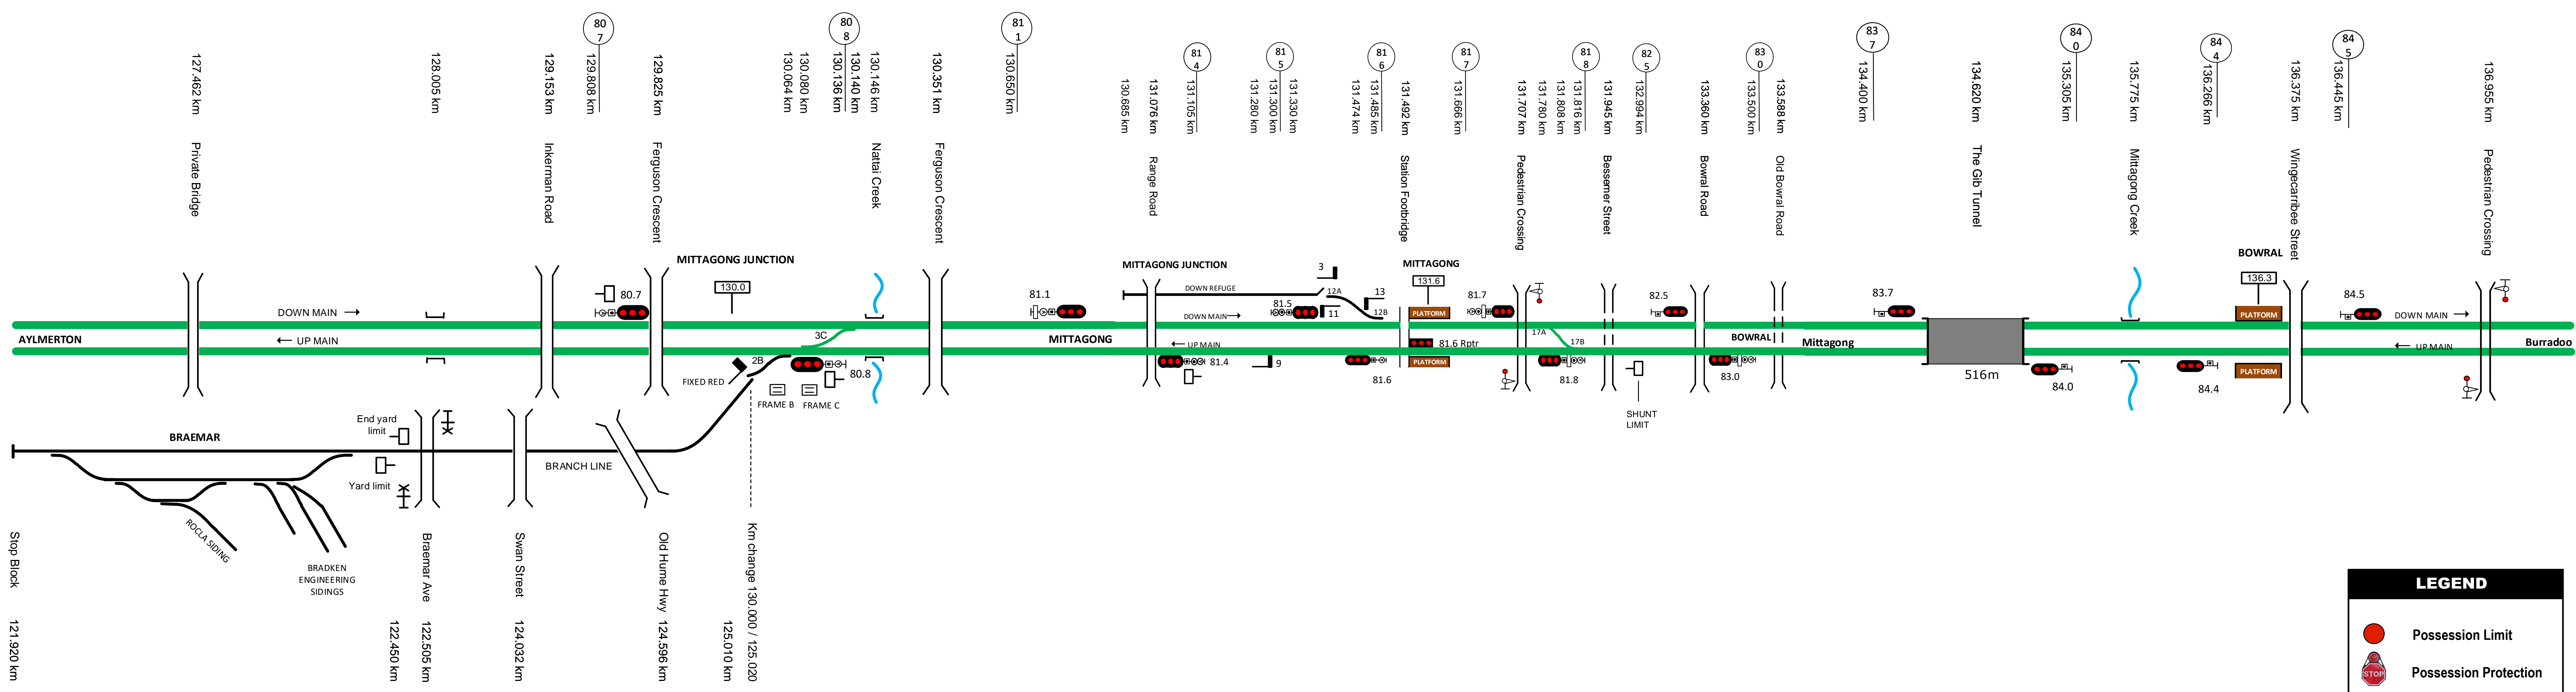

## Possession 2

TAA 0689-2024 Stages 6 to 10  
0630hrs Sat 29th June to 1630hrs Sat 29th June 2024

LEGEND	
	Possession Limit
	Possession Protection
	Rail Track Signal (RTS)
	Point Clip

## Possession 2

TAA 0689-2024 Stages 1 to 5  
0600hrs Sat 29th June to 1600hrs Sat 29th June 2024

TAA 0689-2024 Stages 6 to 10  
0630hrs Sat 29th June to 1630hrs Sat 29th June 2024

**LEGEND**

- Red circle: Possession Limit
- Red circle with 'STOP' sign: Possession Protection
- Yellow circle: Rail Track Signal (RTS)
- Yellow square: Point Clip