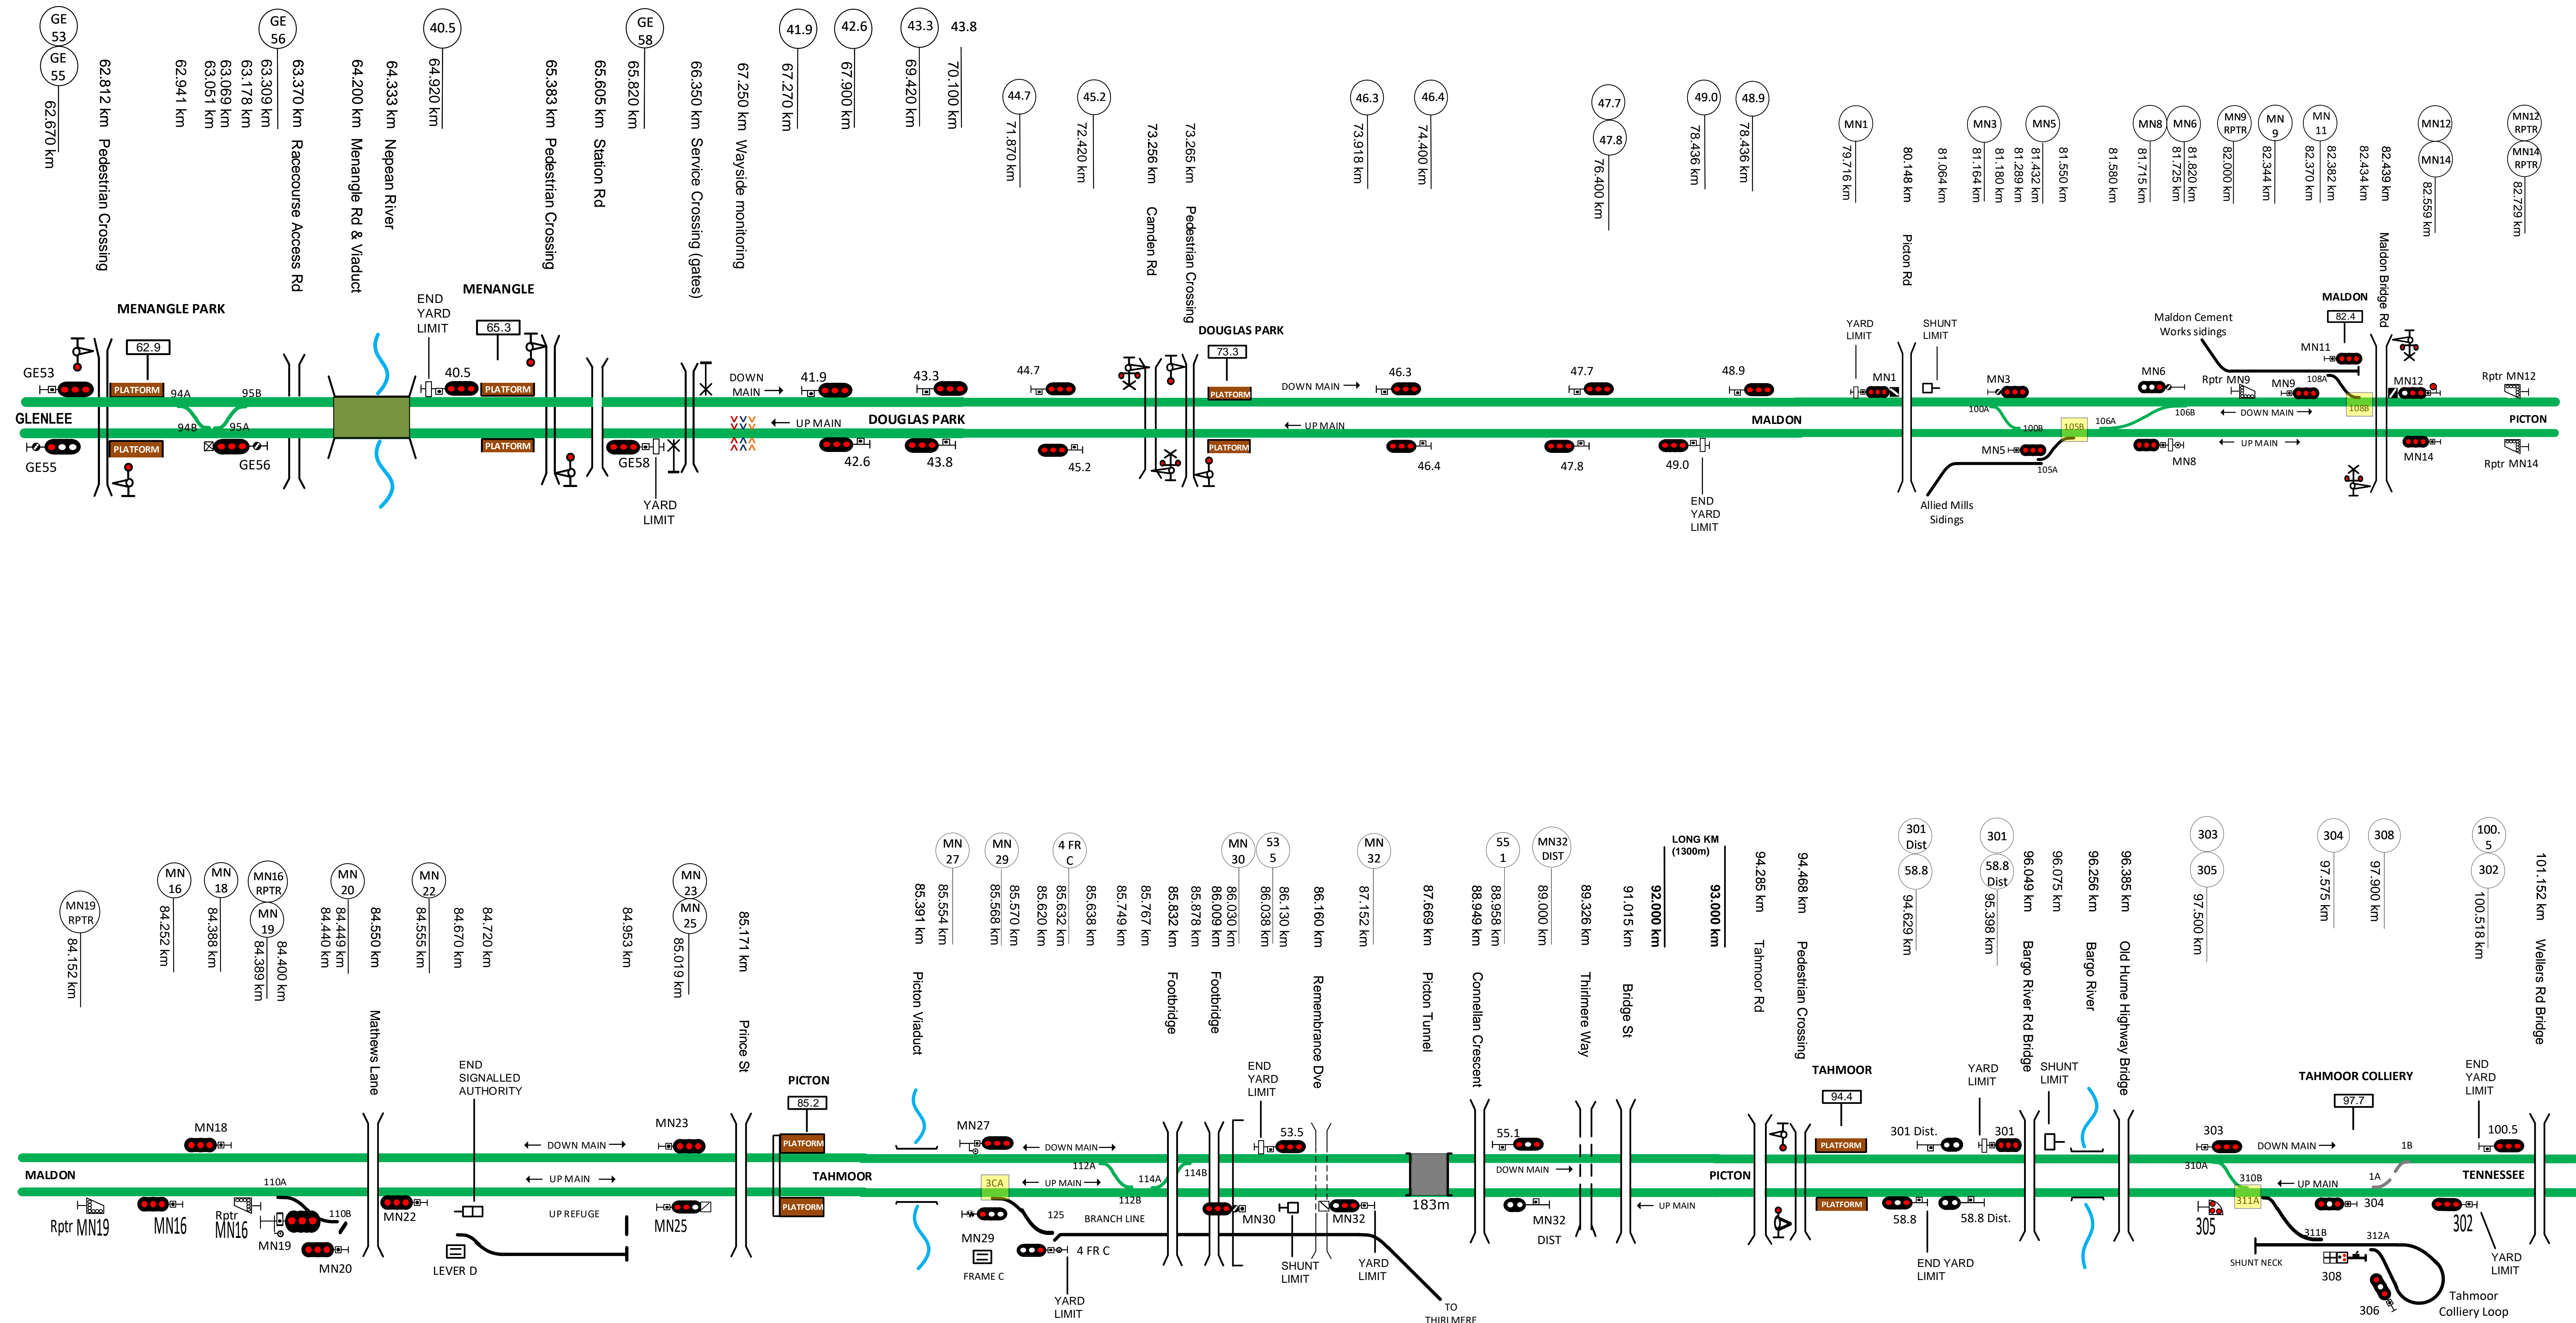

### LEGEND

-  Possession Limit
-  Possession Protection
-  Rail Track Signal (RTS)
-  Point Clip

## Possession 1

TAA 0689-2024 Stages 1 to 5  
0600hrs Sat 29th June to 1600hrs Sat 29th June 2024

## Possession 2

TAA 0689-2024 Stages 6 to 10  
0630hrs Sat 29th June to 1630hrs Sat 29th June 2024

LEGEND	
	Possession Limit
	Possession Protection
	Rail Track Signal (RTS)
	Point Clip

## Possession 2

TAA 0689-2024 Stages 1 to 5  
0600hrs Sat 29th June to 1600hrs Sat 29th June 2024

TAA 0689-2024 Stages 6 to 10  
0630hrs Sat 29th June to 1630hrs Sat 29th June 2024

**LEGEND**

- Red circle: Possession Limit
- Red circle with 'STOP' sign: Possession Protection
- Yellow circle: Rail Track Signal (RTS)
- Yellow square: Point Clip