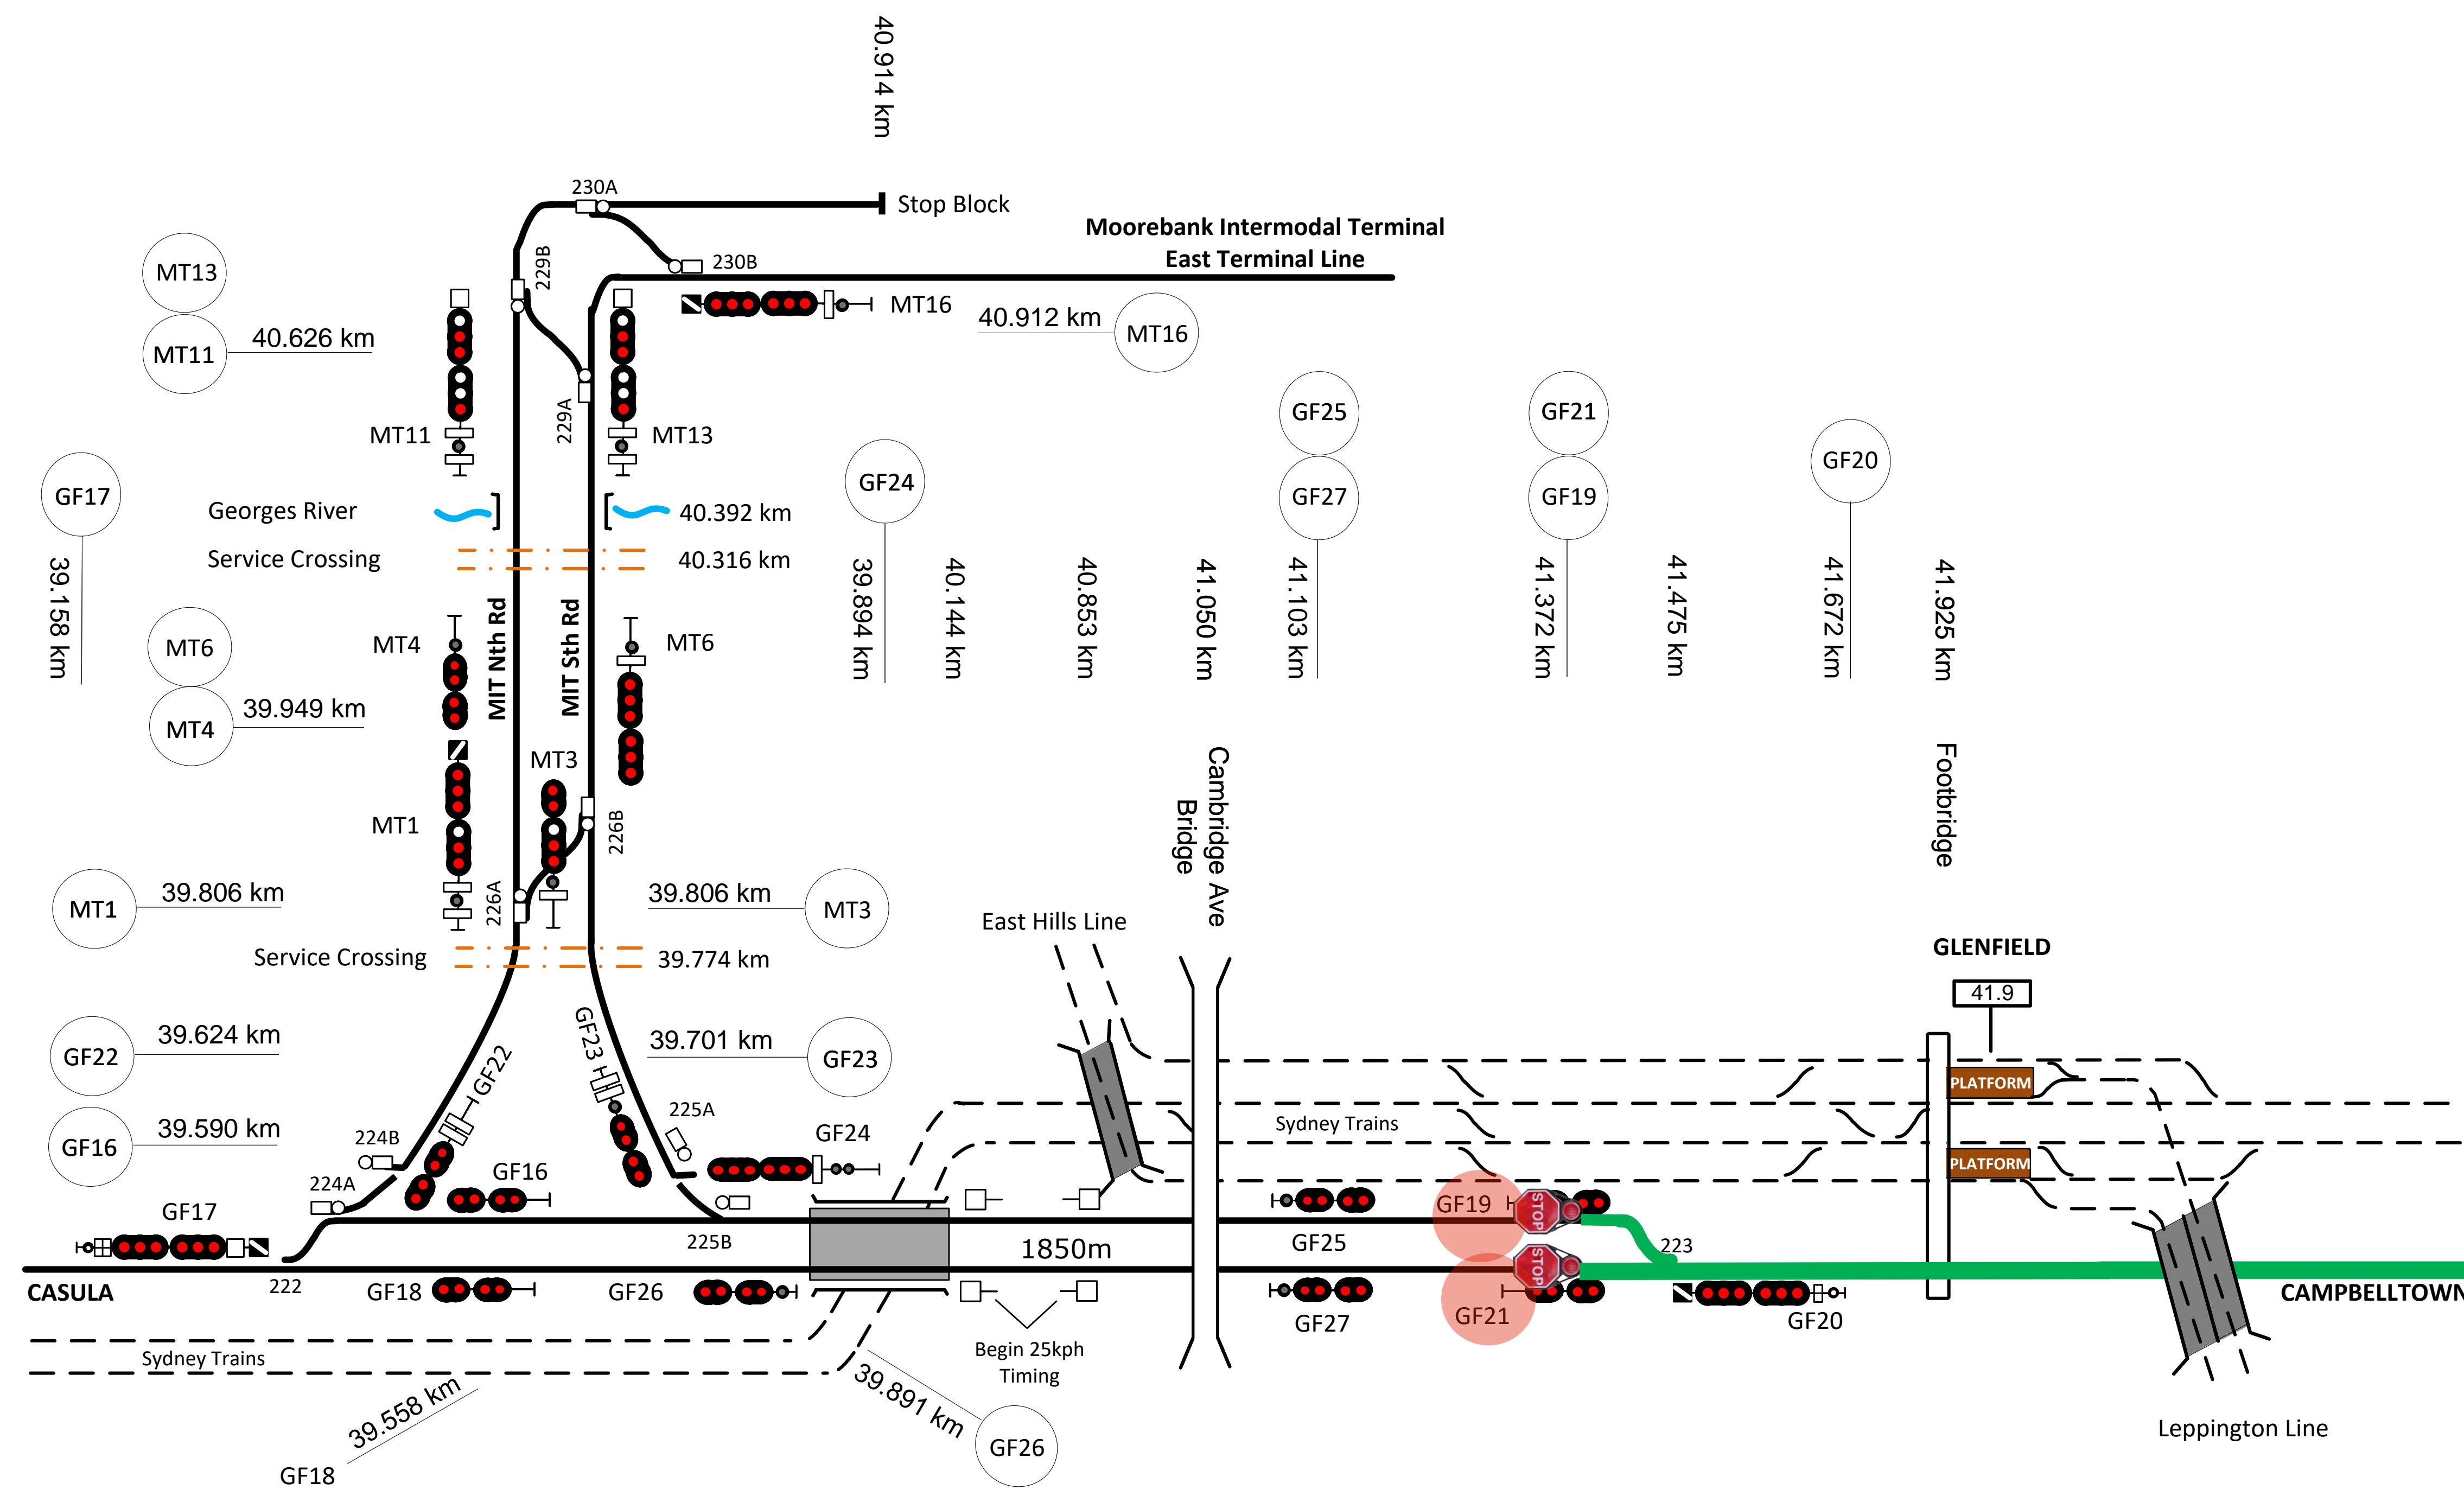

## Possession 1

TAA 0689-2024 Stages 1 to 5  
0600hrs Sat 29th June to 1600hrs Sat 29th June 2024

### LEGEND

-  Possession Limit
-  Possession Protection
-  Rail Track Signal (RTS)
-  Point Clip

## Possession 2

TAA 0689-2024 Stages 6 to 10  
0630hrs Sat 29th June to 1630hrs Sat 29th June 2024

LEGEND	
	Possession Limit
	Possession Protection
	Rail Track Signal (RTS)
	Point Clip

## Possession 2

TAA 0689-2024 Stages 1 to 5  
0600hrs Sat 29th June to 1600hrs Sat 29th June 2024

TAA 0689-2024 Stages 6 to 10  
0630hrs Sat 29th June to 1630hrs Sat 29th June 2024

**LEGEND**

- Red circle: Possession Limit
- Red circle with 'STOP' sign: Possession Protection
- Yellow circle: Rail Track Signal (RTS)
- Yellow square: Point Clip