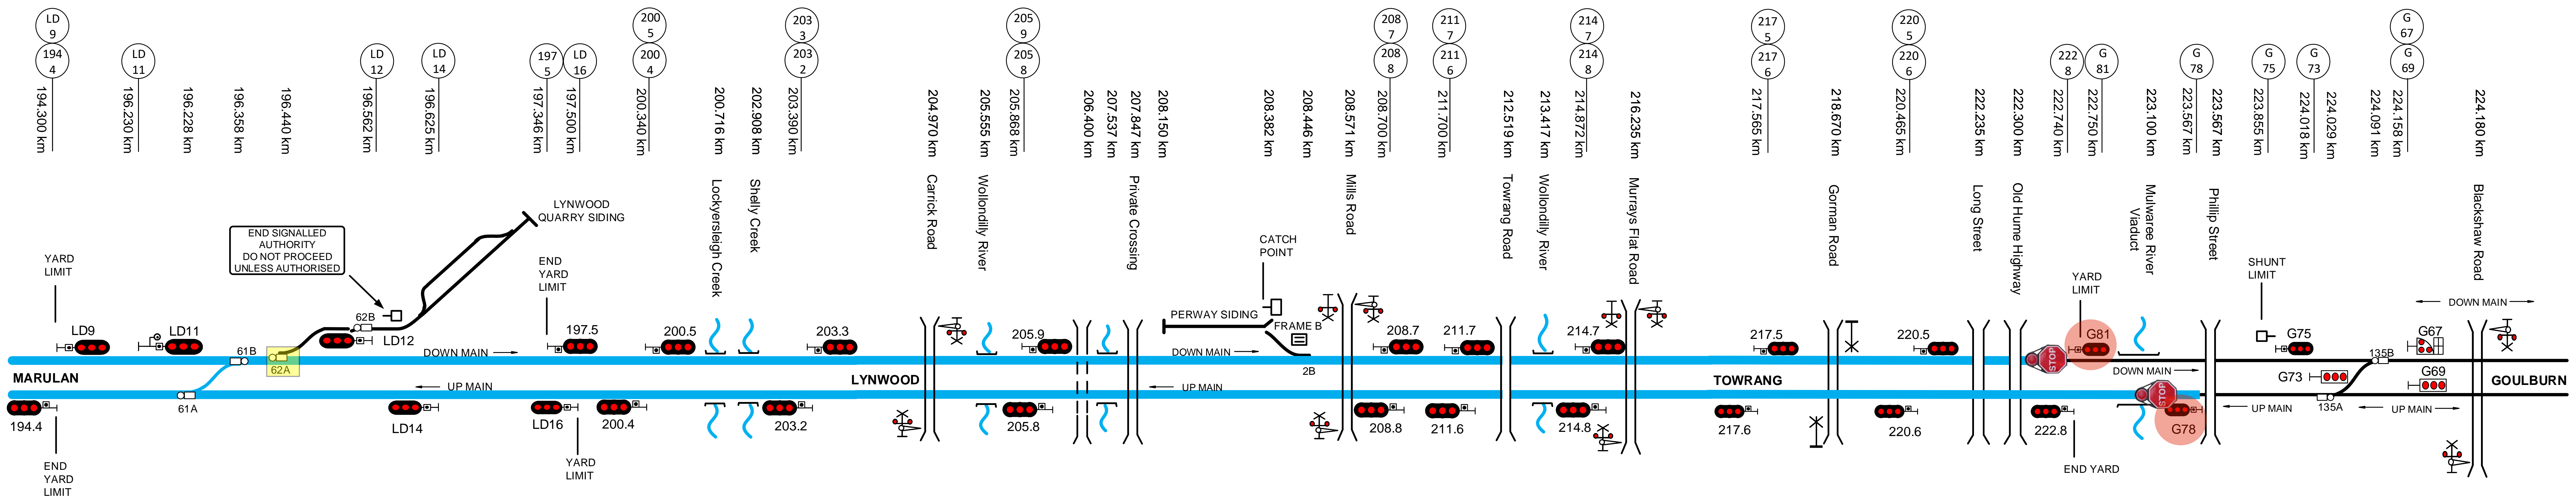

## Possession 2

TAA 0689-2024 Stages 1 to 5  
0600hrs Sat 29th June to 1600hrs Sat 29th June 2024

TAA 0689-2024 Stages 6 to 10  
0630hrs Sat 29th June to 1630hrs Sat 29th June 2024

**LEGEND**

- Red circle: Possession Limit
- Red circle with 'STOP' sign: Possession Protection
- Yellow circle: Rail Track Signal (RTS)
- Yellow square: Point Clip

## Possession 2

TAA 0689-2024 Stages 1 to 5  
0600hrs Sat 29th June to 1600hrs Sat 29th June 2024

TAA 0689-2024 Stages 6 to 10  
0630hrs Sat 29th June to 1630hrs Sat 29th June 2024

LEGEND	
	Possession Limit
	Possession Protection
	Rail Track Signal (RTS)
	Point Clip

### Possession 1

TAA 0689-2024 Stages 1 to 5  
0600hrs Sat 29th June to 1600hrs Sat 29th June 2024

### Possession 2

TAA 0689-2024 Stages 6 to 10  
0630hrs Sat 29th June to 1630hrs Sat 29th June 2024

**LEGEND**

- Possession Limit
- Possession Protection
- Rail Track Signal (RTS)
- Point Clip